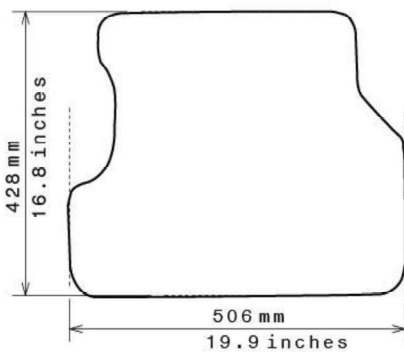

Please check shape/size matches floorpan

LEFT Hand Drive

SCALE: 1/10

Set of 4

Remarks