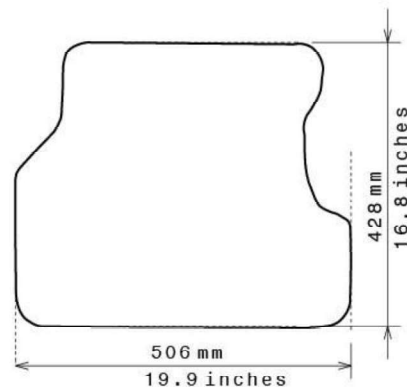

Spaghetti® Floor Mats by
NICOMAN

Best Mats for Your Car, Home & Business!

Photo for illustration purposes only.

Fitment Specifications

Make/Brand	Ford
Model/Type	Focus
Gen/MK Code	2nd Gen
Model Year	2004-2011
Body Type	Hatchback/Saloon
Non-Slip Type	GECKO
SKU	C 5042

Please check shape/size matches floorpan

LEFT Hand Drive

SCALE: 1/10

Set of 4

Remarks