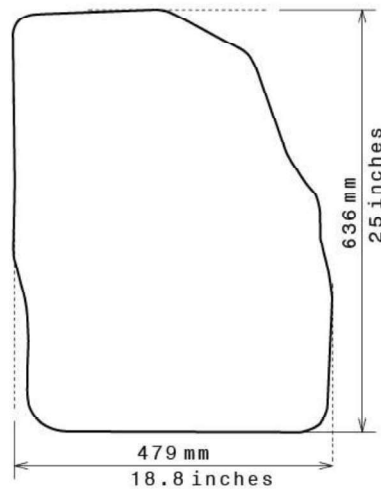

Spaghetti® Floor Mats by
NICOMAN

Best Mats for Your Car, Home & Business!

Photo for illustration purposes only.

Fitment Specifications

Make/Brand	Ford
Model/Type	Focus
Gen/MK Code	2nd Gen
Model Year	2004-2011
Body Type	Hatchback/Saloon
Non-Slip Type	GECKO
SKU	C 5042

Please check shape/size matches floorpan

LEFT Hand Drive

SCALE: 1/10

Set of 4

Remarks